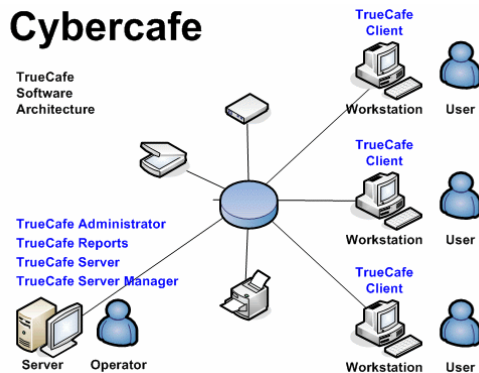

## Your very own Internet Café

We have the technologies ready to provide you an affordable Internet Café solution. Combining terminal system and a great software called TrueCafé, we can significantly improve your total cost of ownership ratio and at the same time lower the amount of administration effort required.

### ► **The Symmetric Solution:**

A decent machine installed with a pair of Ncomputing X300 packages (or a number of L230 terminals depending on Your needs), Windows XP and the TrueCafé ticketing and management software.

You don't need to maintain many computers anymore, only one, because Ncomputing centralizes all administrative tasks. All you need is to take care of the central box. The TrueCafé software gives you a hand with any pricing scheme you have in mind. It automatically charges Your customers for Internet and printer usage. The software protects your system by limiting the number of accessible applications and functions. Warning is issued if the user have critical amount of time/money left. Customer can order food/drinks/services directly from their station.